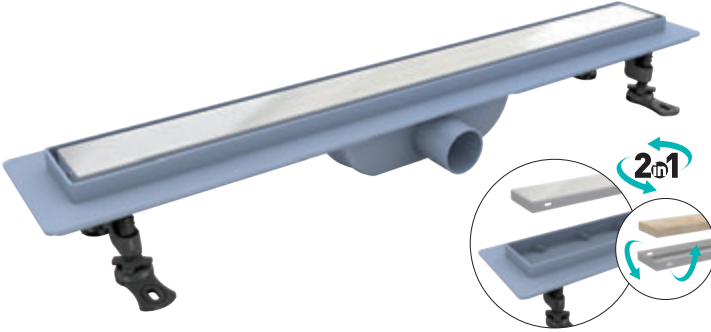

HARKLINE TRENDY