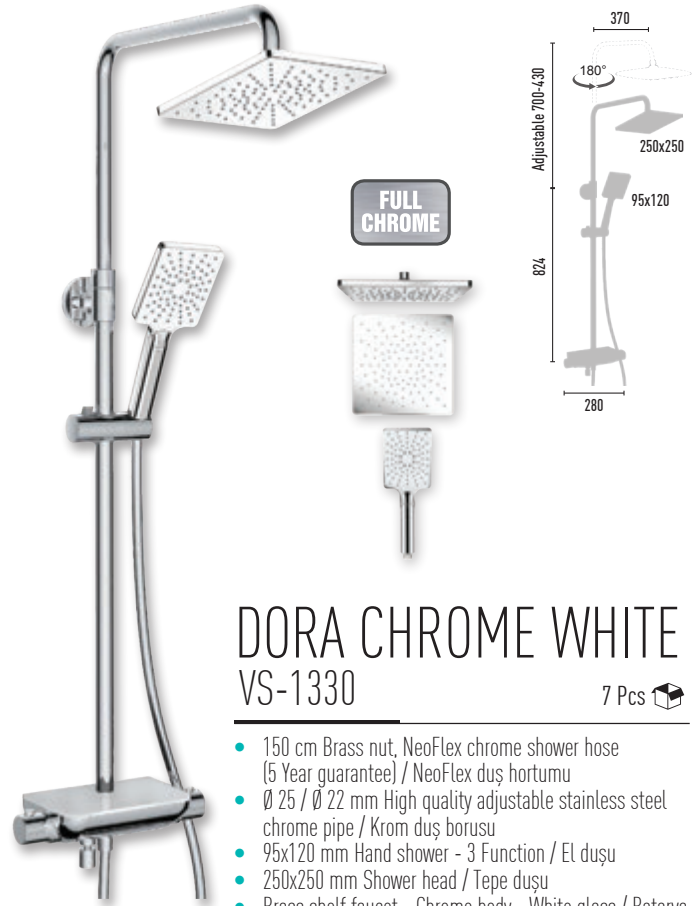

LINDA CHROME BLACK VS-1320

7 Pcs

- 150 cm Brass nut, NeoFlex chrome shower hose (5 Year guarantee) / NeoFlex duş hortumu
- Ø 25 / Ø 22 mm High quality adjustable stainless steel chrome pipe / Krom duş borusu
- 90x110 mm Hand shower - 1 Function / El duşu
- 220x220 mm Shower head / Tepe duşu
- Brass shelf faucet - Chrome body - Black glass / Batarya

VEGA CHROME WHITE VS-1325

7 Pcs

- 150 cm Brass nut, NeoFlex chrome shower hose (5 Year guarantee) / NeoFlex duş hortumu
- Ø 25 / Ø 22 mm High quality adjustable stainless steel chrome pipe / Krom duş borusu
- Ø 110 mm Hand shower - 3 Function / El duşu
- Ø 250 mm Shower head / Tepe duşu
- Brass shelf faucet - Chrome body - White glass / Batarya