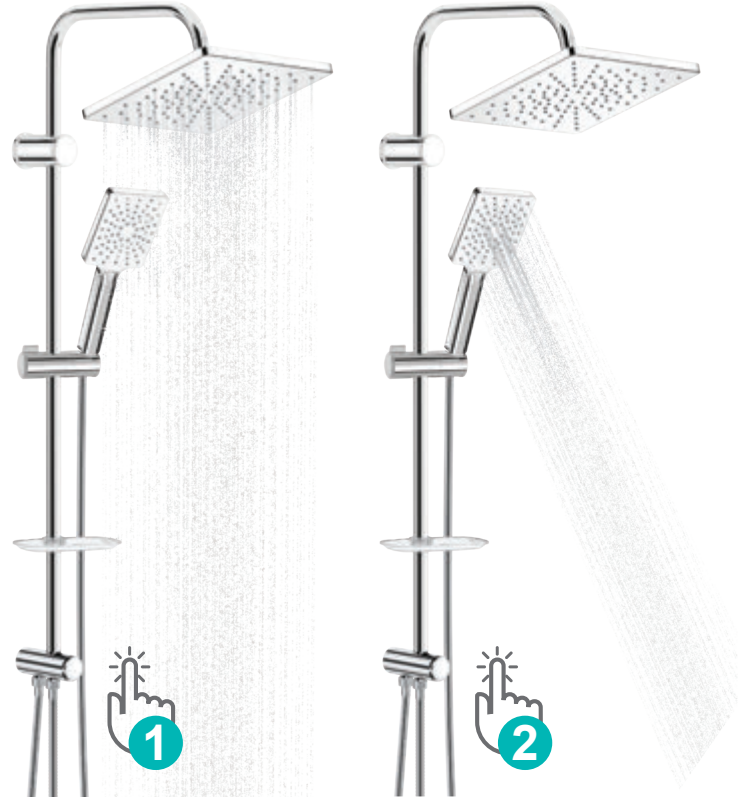

EasyPush & Change

- Push button diverter combines stylish look with superb functionality.
- Easily switch between shower head and hand shower.
- High flow rate. Suitable for Low / High water pressure.
- Feel the comfort. Button softness is not affected by water pressure.