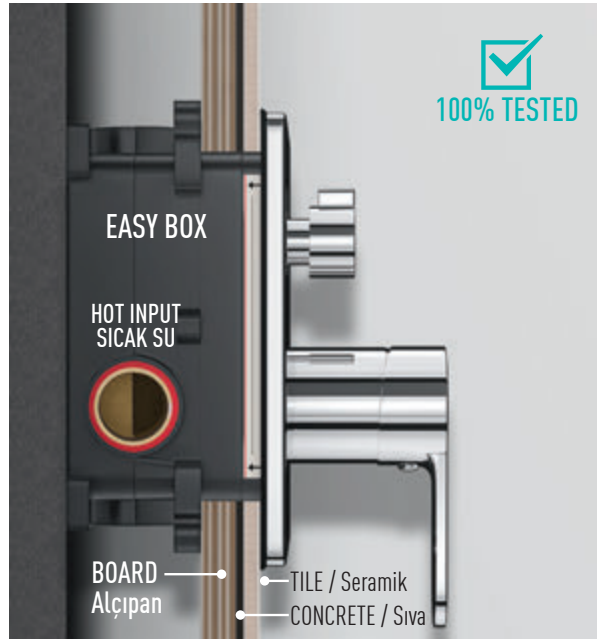

- Brass square shower mixer 3 way - Gold / Batarya
- 95x120 mm 3Jet Royal gold hand shower VS-9397 / El duşu & 300x200 mm Royal gold shower head VS-9979 / Tepe duşu
- 35 cm-Ø20 mm stainless steel gold shower arm Gold Duş borusu
- 150 cm Brass insert, Stainless steel double lock gold shower hose / Gold duş hortumu
- Brass round gold shower outlet elbow with hand shower holder / Yuvarlak askılı gold su çıkış dirseği
- Brass round gold spout / Yuvarlak piriç gold su çıkış ucu