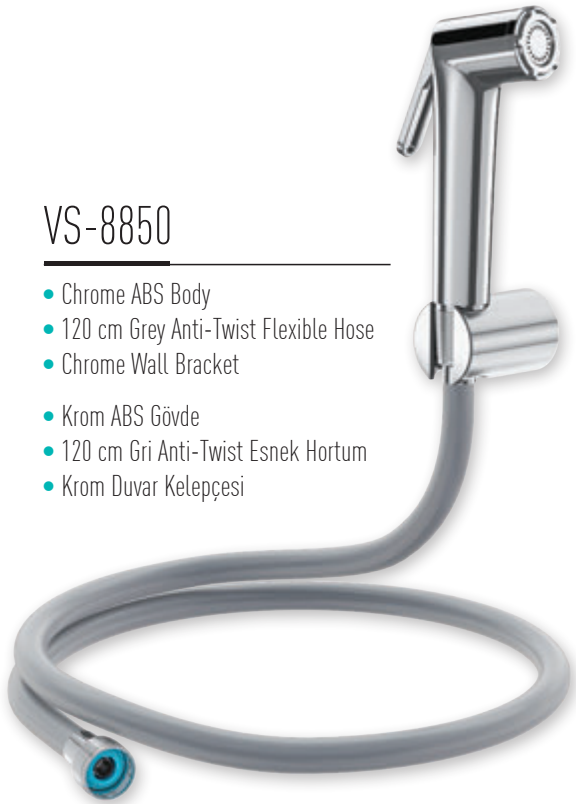

VS-8840

- White / Chrome ABS Body
- 120 cm White Anti-Twist Flexible Hose
- White Wall Bracket
- Beyaz / Krom ABS Gövde
- 120 cm Beyaz Anti-Twist Esnek Hortum
- Beyaz Duvar Kelepçesi

VS-8850

- Chrome ABS Body
- 120 cm Grey Anti-Twist Flexible Hose
- Chrome Wall Bracket
- Krom ABS Gövde
- 120 cm Gri Anti-Twist Esnek Hortum
- Krom Duvar Kelepçesi