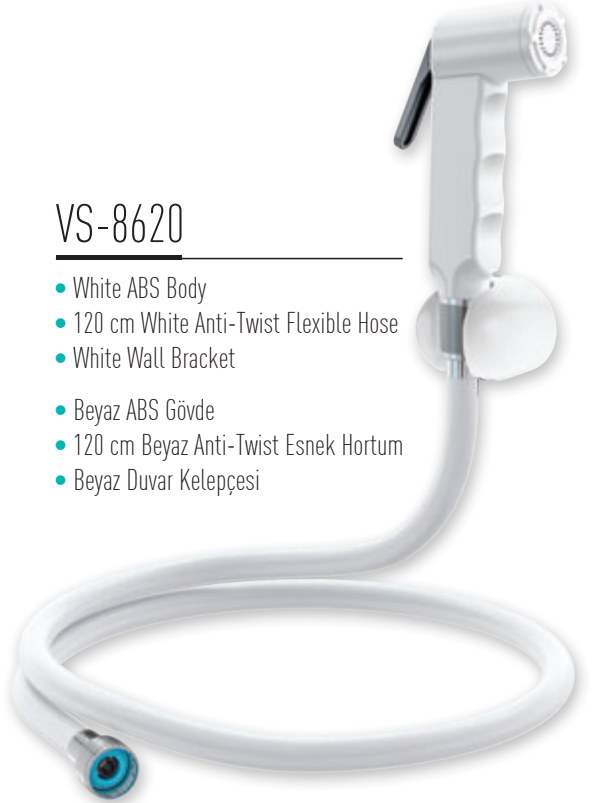

VS-8620

- White ABS Body
- 120 cm White Anti-Twist Flexible Hose
- White Wall Bracket
- Beyaz ABS Gövde
- 120 cm Beyaz Anti-Twist Esnek Hortum
- Beyaz Duvar Kelepçesi