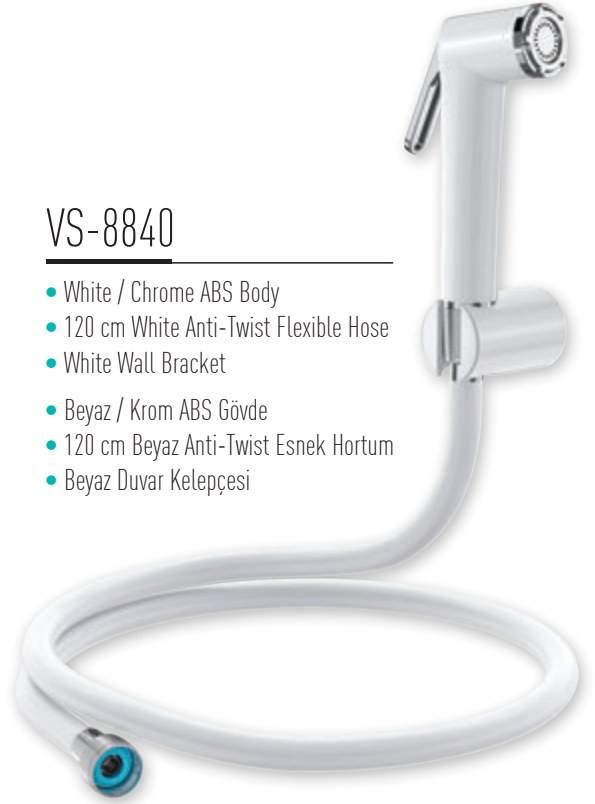

VS-8840

- White / Chrome ABS Body
- 120 cm White Anti-Twist Flexible Hose
- White Wall Bracket
- Beyaz / Krom ABS Gövde
- 120 cm Beyaz Anti-Twist Esnek Hortum
- Beyaz Duvar Kelepçesi

VS-8850

- Chrome ABS Body
- 120 cm Grey Anti-Twist Flexible Hose
- Chrome Wall Bracket
- Krom ABS Gövde
- 120 cm Gri Anti-Twist Esnek Hortum
- Krom Duvar Kelepçesi