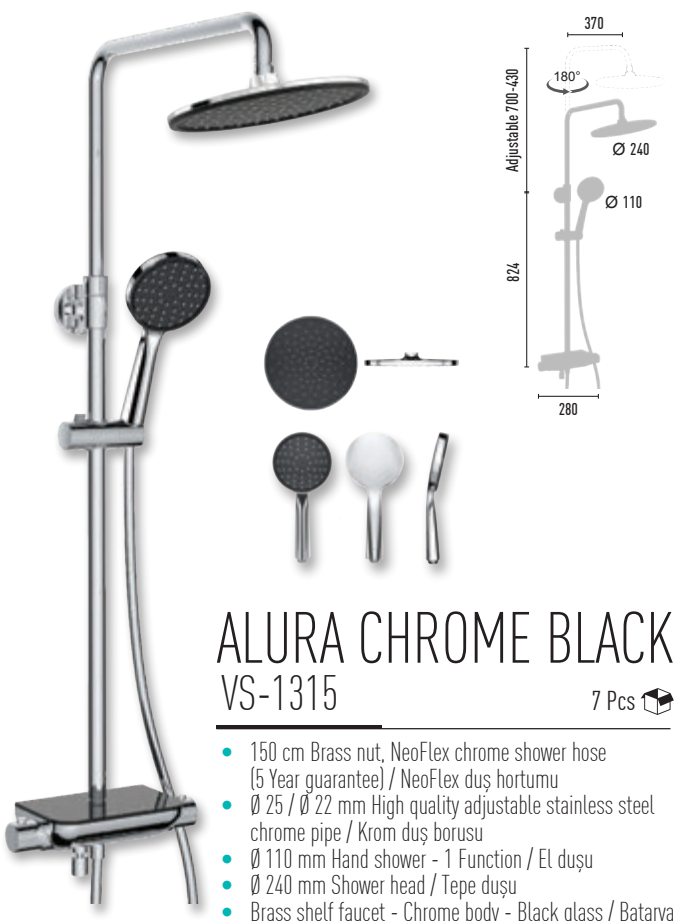

ALURA CHROME BLACK VS-1315

7 Pcs

- 150 cm Brass nut, NeoFlex chrome shower hose (5 Year guarantee) / NeoFlex duş hortumu
- Ø 25 / Ø 22 mm High quality adjustable stainless steel chrome pipe / Krom duş borusu
- Ø 110 mm Hand shower - 1 Function / El duşu
- Ø 240 mm Shower head / Tepe duşu
- Brass shelf faucet - Chrome body - Black glass / Batarya