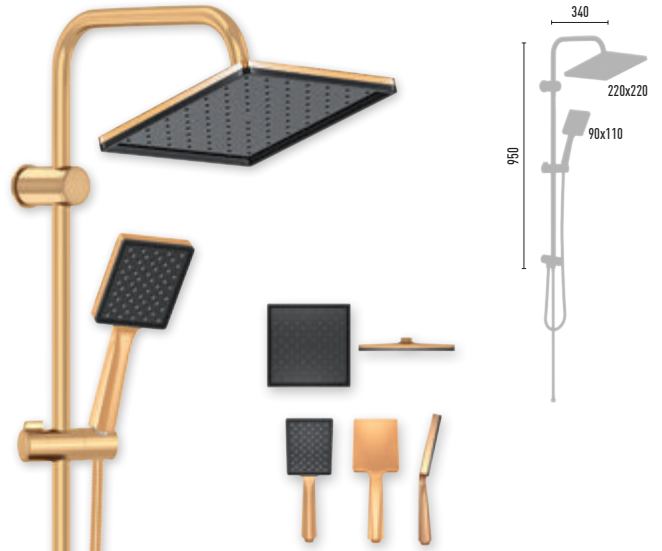

LUXO MAT GOLD VS-2436

8 Pcs

- 60 cm & 150 cm Brass insert, Stainless steel double lock gold shower hose / Gold duş hortumu
- Ø 22 mm High quality stainless steel gold pipe / Duş borusu
- 90x110 mm Hand shower - 1 Functions / El duşu
- 220x220 mm Shower head / Tepe duşu
- PushMode mat gold neo diverter (5 year guarantee) / Yönlendirici

NOBEL MAT GOLD SPACE VS-2439

8 Pcs

- 60 cm & 150 cm Brass insert, Stainless steel double lock gold shower hose / Gold duş hortumu
- Ø 22 mm High quality stainless steel gold pipe / Duş borusu
- Ø 110 mm Hand shower - 3 Functions / El duşu
- Ø 220 mm Shower head / Tepe duşu
- PushMode mat gold neo diverter (5 year guarantee) / Yönlendirici