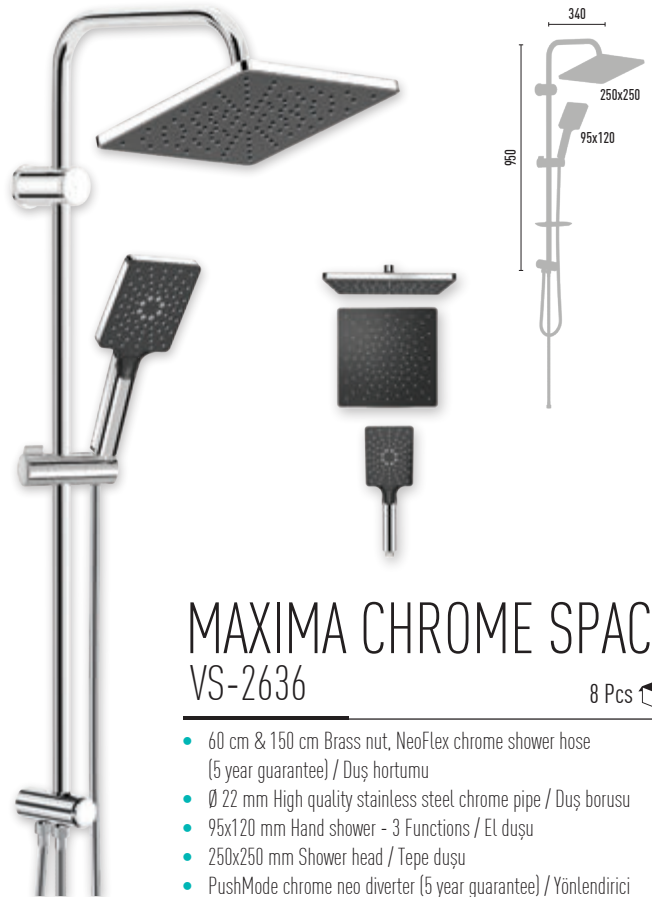

250 mm large faceplate
with full coverage shower experience

Sizi iyi hissettirecek bir duř deneyimi için
250 mm geniş duř yüzeyi

Made in Türkiye

PRIME Series

Made in Türkiye

RAINMAX CHROME VS-2627

8 Pcs 

- 60 cm & 150 cm Brass nut, NeoFlex chrome shower hose (5 year guarantee) / Duş hortumu
- Ø 22 mm High quality stainless steel chrome pipe / Duş borusu
- Ø 110 mm Hand shower - 3 Functions / El duşu
- Ø 250 mm Shower head / Tepe duşu
- PushMode chrome neo diverter (5 year guarantee) / Yönlendirici

MAXIMA CHROME VS-2630

8 Pcs 

- 60 cm & 150 cm Brass nut, NeoFlex chrome shower hose (5 year guarantee) / Duş hortumu
- Ø 22 mm High quality stainless steel chrome pipe / Duş borusu
- 95x120 mm Hand shower - 3 Functions / El duşu
- 250x250 mm Shower head / Tepe duşu
- PushMode chrome neo diverter (5 year guarantee) / Yönlendirici

RAINMAX CHROME SPACE VS-2633

8 Pcs 

- 60 cm & 150 cm Brass nut, NeoFlex chrome shower hose (5 year guarantee) / Duş hortumu
- Ø 22 mm High quality stainless steel chrome pipe / Duş borusu
- Ø 110 mm Hand shower - 3 Functions / El duşu
- Ø 250 mm Shower head / Tepe duşu
- PushMode chrome neo diverter (5 year guarantee) / Yönlendirici

MAXIMA CHROME SPACE VS-2636

8 Pcs 

- 60 cm & 150 cm Brass nut, NeoFlex chrome shower hose (5 year guarantee) / Duş hortumu
- Ø 22 mm High quality stainless steel chrome pipe / Duş borusu
- 95x120 mm Hand shower - 3 Functions / El duşu
- 250x250 mm Shower head / Tepe duşu
- PushMode chrome neo diverter (5 year guarantee) / Yönlendirici