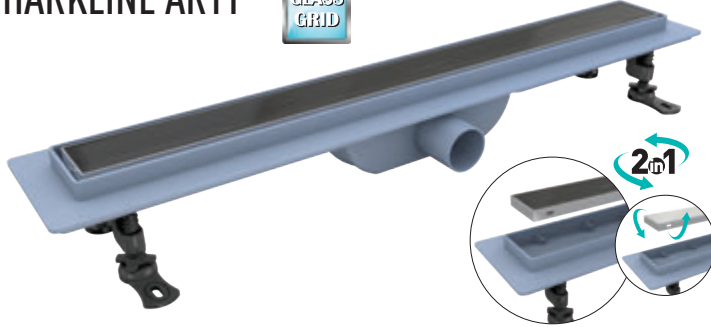

HARKLINE ARTY

GLASS
GRID

AISI 304 Grid
Flanged Plastic Body – Side Outlet
AISI 304 Izgara
Flanşlı ABS Plastik Gövde - Yan Çıkış

Code / Kod	Outlet / Çıkış	Length / Uzunluk	📦
VLD-590305	Ø 40	30 cm	12
VLD-590310	Ø 40	40 cm	12
VLD-590315	Ø 40	50 cm	12
VLD-590320	Ø 40	60 cm	6
VLD-590325	Ø 40	70 cm	6
VLD-590330	Ø 40	80 cm	6
VLD-590335	Ø 40	90 cm	6

AISI 304 Grid (Tile Mountable)
Flanged Plastic Body – Side Outlet
AISI 304 Izgara (Seramik Uyumlu)
Flanşlı ABS Plastik Gövde - Yan Çıkış

Code / Kod	Outlet / Çıkış	Length / Uzunluk	📦
VLD-591305	Ø 40	30 cm	12
VLD-591310	Ø 40	40 cm	12
VLD-591315	Ø 40	50 cm	12
VLD-591320	Ø 40	60 cm	6
VLD-591325	Ø 40	70 cm	6
VLD-591330	Ø 40	80 cm	6
VLD-591335	Ø 40	90 cm	6

Glass Grid
Flanged Plastic Body – Side Outlet
Siyah Cam Izgara
Flanşlı ABS Plastik Gövde - Yan Çıkış

Code / Kod	Outlet / Çıkış	Length / Uzunluk	📦
VLD-592310	Ø 40	40 cm	12
VLD-592320	Ø 40	60 cm	6
VLD-592330	Ø 40	80 cm	6

With Isolation
Tape Set
İzolasyon Bantlı

Code / Kod

VLD-590305-MT
VLD-590310-MT
VLD-590315-MT
VLD-590320-MT
VLD-590325-MT
VLD-590330-MT
VLD-590335-MT

With Isolation
Tape Set
İzolasyon Bantlı

Code / Kod

VLD-591305-MT
VLD-591310-MT
VLD-591315-MT
VLD-591320-MT
VLD-591325-MT
VLD-591330-MT
VLD-591335-MT

With Isolation
Tape Set
İzolasyon Bantlı

Code / Kod

VLD-592310-MT
VLD-592320-MT
VLD-592330-MT