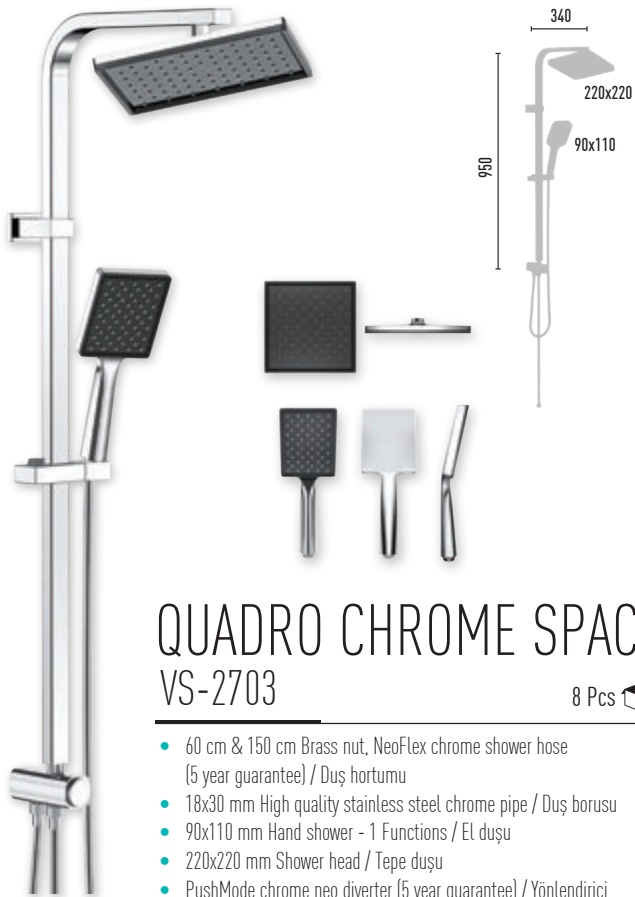

PERFECT
DESIGN

L A R G E

SHAPE

Square Slider

PushMode
Neo Diverter

QUADRO Series

QUADRO CHROME SPACE VS-2703

8 Pcs 

- 60 cm & 150 cm Brass nut, NeoFlex chrome shower hose (5 year guarantee) / Duş hortumu
- 18x30 mm High quality stainless steel chrome pipe / Duş borusu
- 90x110 mm Hand shower - 1 Functions / El duşu
- 220x220 mm Shower head / Tepe duşu
- PushMode chrome neo diverter (5 year guarantee) / Yönlendirici