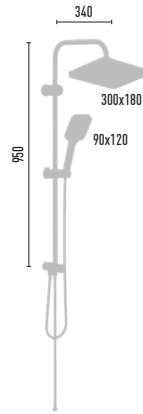

The experience
begins at first
glance...