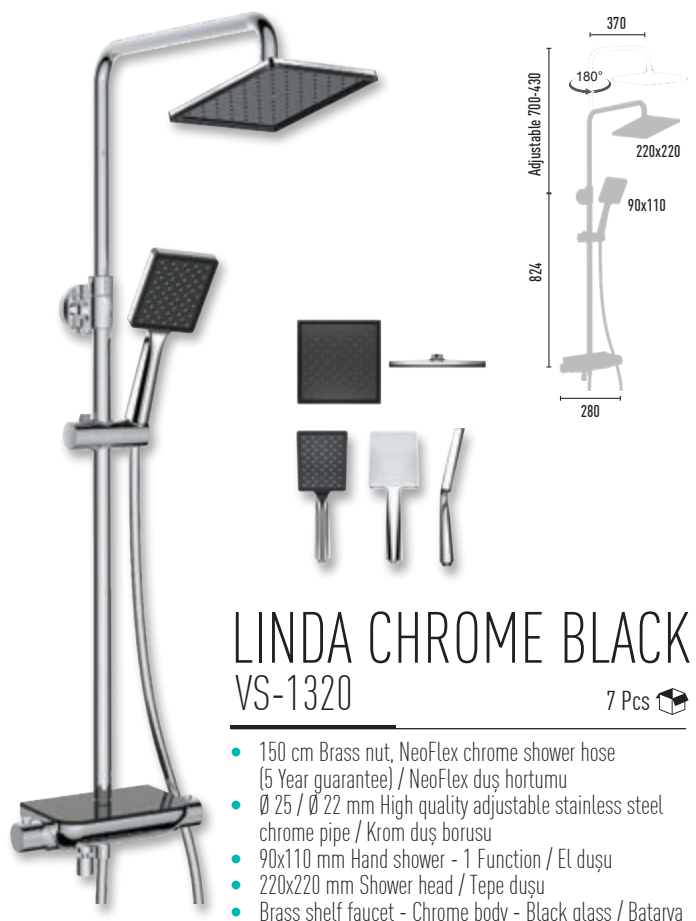

LINDA CHROME BLACK VS-1320

7 Pcs

- 150 cm Brass nut, NeoFlex chrome shower hose (5 Year guarantee) / NeoFlex duş hortumu
- Ø 25 / Ø 22 mm High quality adjustable stainless steel chrome pipe / Krom duş borusu
- 90x110 mm Hand shower - 1 Function / El duşu
- 220x220 mm Shower head / Tepe duşu
- Brass shelf faucet - Chrome body - Black glass / Batarya