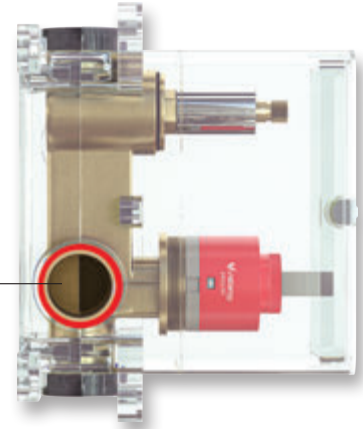

2 Way Noiseproof / Waterproof Easybox for Concealed Shower Mixer

2 Yön Yüksek Verimli Ankastr Duş Bataryası

Wide Water Canal
Daha Geniş Su Kanalı