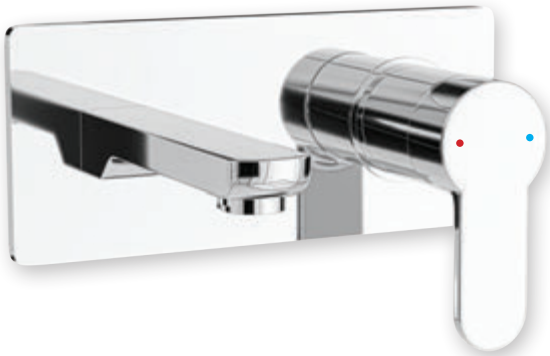

Visible Beauty
& Visionary
Innovation

MADE IN Türkiye

CHROME
VS-4871

- Brass concealed chrome sink mixer / Krom Batarya
- Brass round chrome spout / Yuvarlak piriç krom su çıkış ucu

BLACK
VS-4873

- Brass concealed black sink mixer / Siyah Batarya
- Brass round black spout / Yuvarlak piriç siyah su çıkış ucu