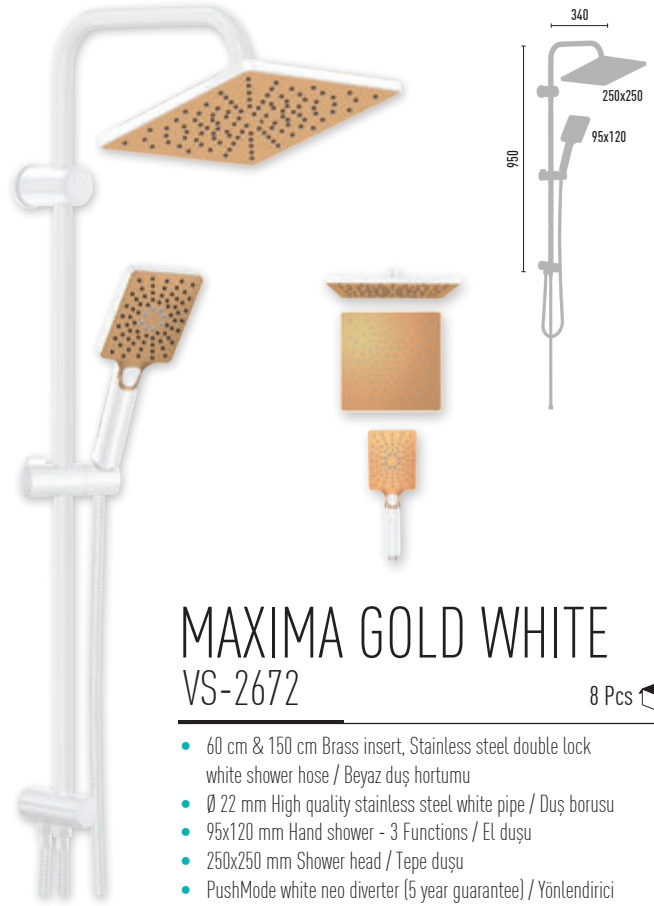

CHOOSE YOUR MODE

TS EN 1112
TS EN 1113

Shower Systems

RAINMAX GOLD WHITE VS-2669

8 Pcs

- 60 cm & 150 cm Brass insert, Stainless steel double lock white shower hose / Beyaz duş hortumu
- Ø 22 mm High quality stainless steel white pipe / Duş borusu
- Ø 110 mm Hand shower - 3 Functions / El duşu
- Ø 250 mm Shower head / Tepe duşu
- PushMode white neo diverter (5 year guarantee) / Yönlendirici

MAXIMA GOLD WHITE VS-2672

8 Pcs

- 60 cm & 150 cm Brass insert, Stainless steel double lock white shower hose / Beyaz duş hortumu
- Ø 22 mm High quality stainless steel white pipe / Duş borusu
- 95x120 mm Hand shower - 3 Functions / El duşu
- 250x250 mm Shower head / Tepe duşu
- PushMode white neo diverter (5 year guarantee) / Yönlendirici

RAINMAX PURE WHITE VS-2681

8 Pcs

- 60 cm & 150 cm Brass insert, Stainless steel double lock white shower hose / Beyaz duş hortumu
- Ø 22 mm High quality stainless steel white pipe / Duş borusu
- Ø 110 mm Hand shower - 3 Functions / El duşu
- Ø 250 mm Shower head / Tepe duşu
- PushMode white neo diverter (5 year guarantee) / Yönlendirici