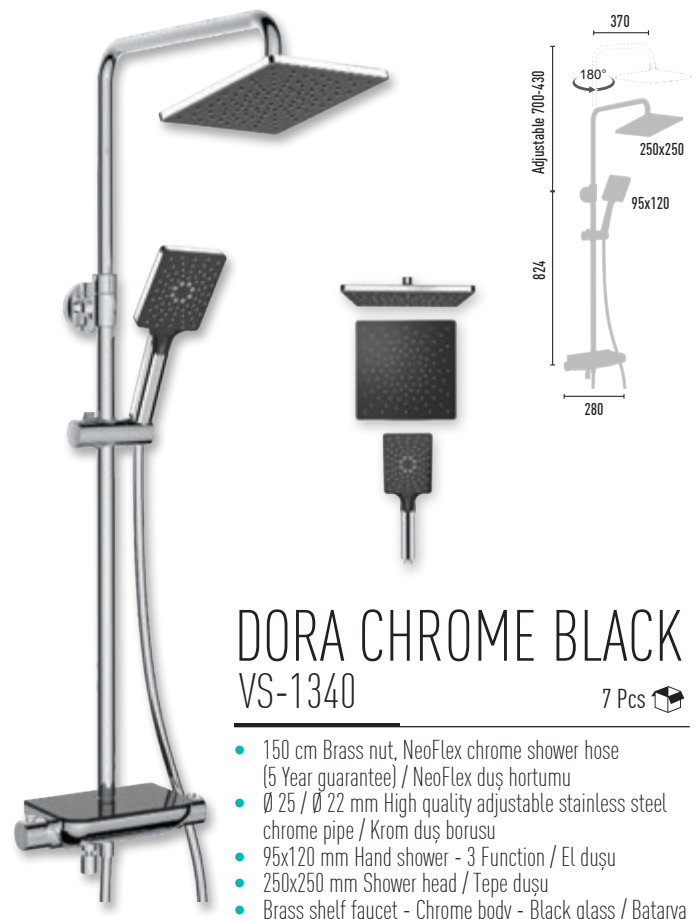

DORA CHROME BLACK VS-1340

7 Pcs

- 150 cm Brass nut, NeoFlex chrome shower hose (5 Year guarantee) / NeoFlex duş hortumu
- Ø 25 / Ø 22 mm High quality adjustable stainless steel chrome pipe / Krom duş borusu
- 95x120 mm Hand shower - 3 Function / El duşu
- 250x250 mm Shower head / Tepe duşu
- Brass shelf faucet - Chrome body - Black glass / Batarya