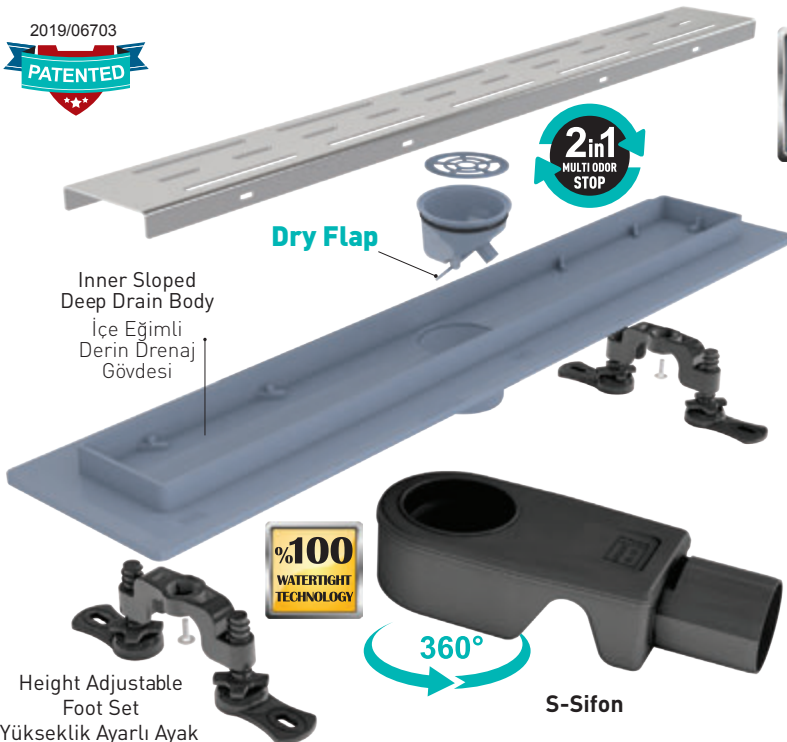

Glass Grid & Flanged Plastic Body
360° Rotatable – Side Outlet
Siyah Cam Izgara, Flaşlı ABS Plastik Gövde
360° Yan Çıkış

Code / Kod	Outlet / Çıkış	Length / Uzunluk	Box
VLD-564310	Ø 50	40 cm	12
VLD-564320	Ø 50	60 cm	6
VLD-564330	Ø 50	80 cm	6

With Isolation
Tape Set
İzolasyon Bantlı

Code / Kod
VLD-564310-MT
VLD-564320-MT
VLD-564330-MT

2019/06703

PATENTED

52
MINIMUM
HEIGHT

35
HIGH
FLOW RATE

AISI
BRUSHED
304 GRID

ABS
BODY

EASY
CLEAN

EASY
MONTAGE