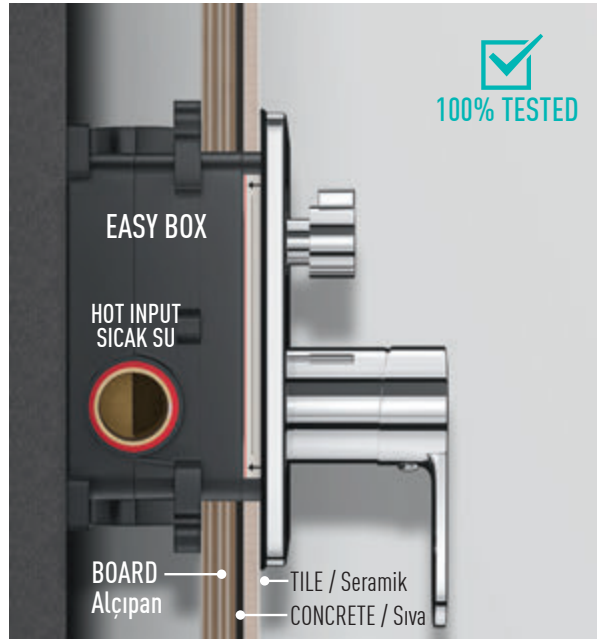

GOLD

CHROME

BLACK

GOLD

3 Way Noiseproof / Waterproof Easybox for Concealed Shower Mixer

3 Yön Yüksek Verimli Ankastr Düş Bataryası

MADE IN Türkiye

3 WAY SERIES