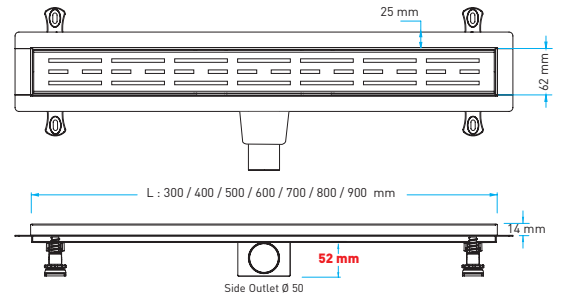

You can watch the installation
video of this system on
Youtube Valtemo TV channel.