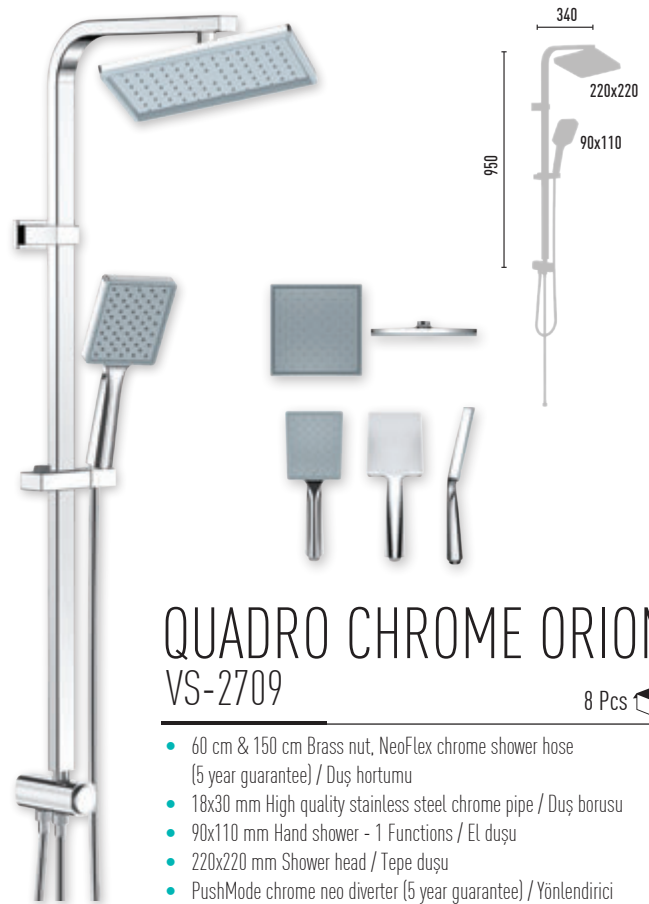

PERFECT
DESIGN

L A R G E

SHAPE

Square Slider

PushMode
Neo Diverter

QUADRO Series

QUADRO CHROME SPACE VS-2703

8 Pcs 

- 60 cm & 150 cm Brass nut, NeoFlex chrome shower hose (5 year guarantee) / Duş hortumu
- 18x30 mm High quality stainless steel chrome pipe / Duş borusu
- 90x110 mm Hand shower - 1 Functions / El duşu
- 220x220 mm Shower head / Tepe duşu
- PushMode chrome neo diverter (5 year guarantee) / Yönlendirici