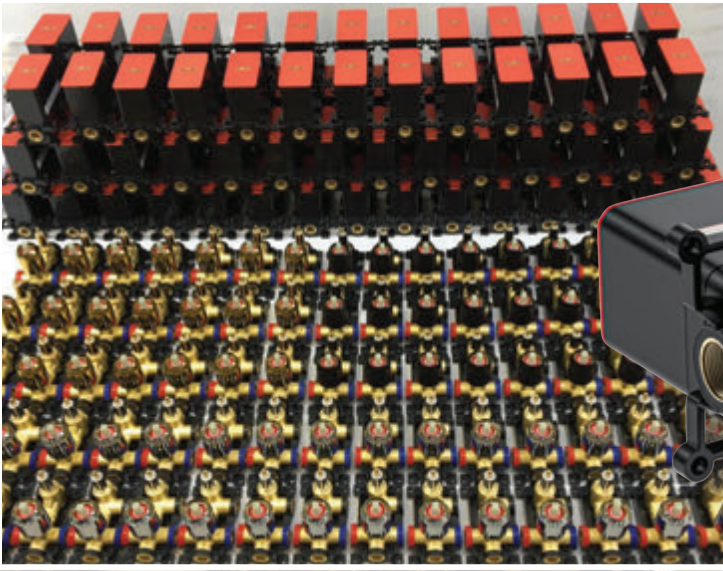

Our products are subjected to quality control tests at every stage of production.

MADE IN **Türkiye**

Easybox
Noiseproof / Waterproof
Yüksek Verimli Ankastr Duş Bataryası

**CONCEALED
SHOWER SYSTEMS
ANKASTRE DUŞ SİSTEMLERİ**