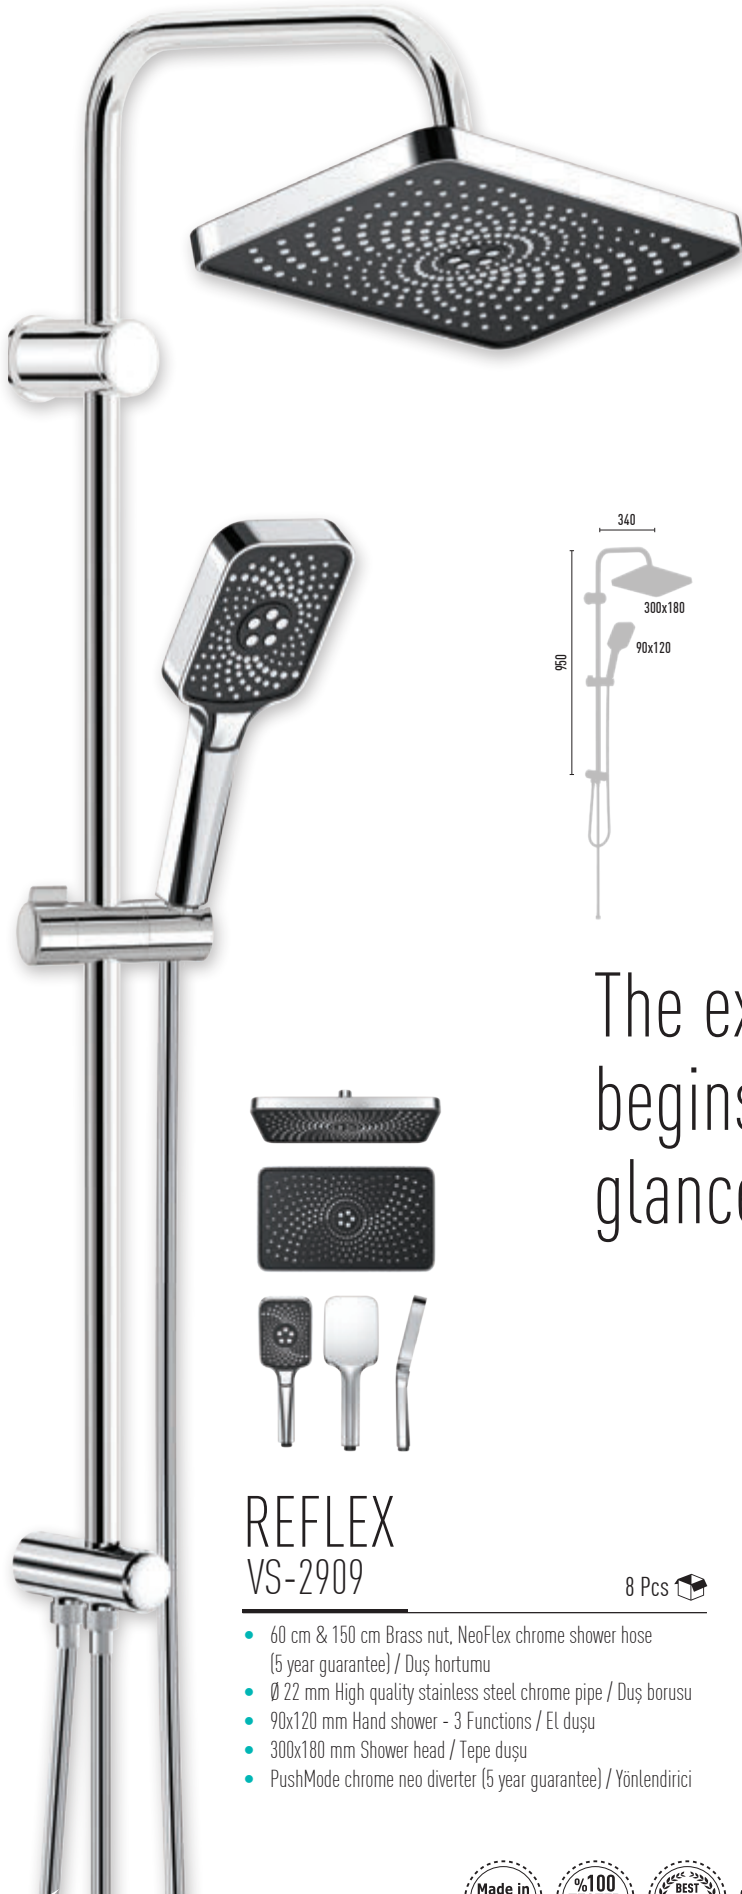

BOTEGA CHROME VS-2910

8 Pcs

- 60 cm & 150 cm Brass nut, NeoFlex chrome shower hose (5 year guarantee) / Duş hortumu
- Ø 22 mm High quality stainless steel chrome pipe / Duş borusu
- Ø 140 mm Hand shower - 3 Functions / El duşu
- Ø 250 mm Shower head / Tepe duşu
- PushMode chrome neo diverter (5 year guarantee) / Yönlendirici

Full Chrome Shower Head

FERGAMO CHROME VS-2911

8 Pcs 

- 60 cm & 150 cm Brass nut, NeoFlex chrome shower hose (5 year guarantee) / Duş hortumu
- Ø 22 mm High quality stainless steel chrome pipe / Duş borusu
- 140x140 mm Hand shower - 3 Functions / El duşu
- 250x250 mm Shower head / Tepe duşu
- PushMode chrome neo diverter (5 year guarantee) / Yönlendirici

Inspired by water...
**CONCAVE
FACEPLATE
DESIGN**

300x180

The experience
begins at first
glance...

REFLEX
VS-2909

8 Pcs 

- 60 cm & 150 cm Brass nut, NeoFlex chrome shower hose (5 year guarantee) / Duş hortumu
- Ø 22 mm High quality stainless steel chrome pipe / Duş borusu
- 90x120 mm Hand shower - 3 Functions / El duşu
- 300x180 mm Shower head / Tepe duşu
- PushMode chrome neo diverter (5 year guarantee) / Yönlendirici

SOFT SLICON NOZZLE

Yumuşak Silikon Nozullar

250 mm

VENOTTO
VS-2906

8 Pcs 

- 60 cm & 150 cm Brass nut, NeoFlex chrome shower hose (5 year guarantee) / Duş hortumu
- Ø 22 mm High quality stainless steel chrome pipe / Duş borusu
- Ø 120 mm Hand shower - 3 Functions / El duşu
- Ø 250 mm Shower head / Tepe duşu
- PushMode chrome neo diverter (5 year guarantee) / Yönlendirici