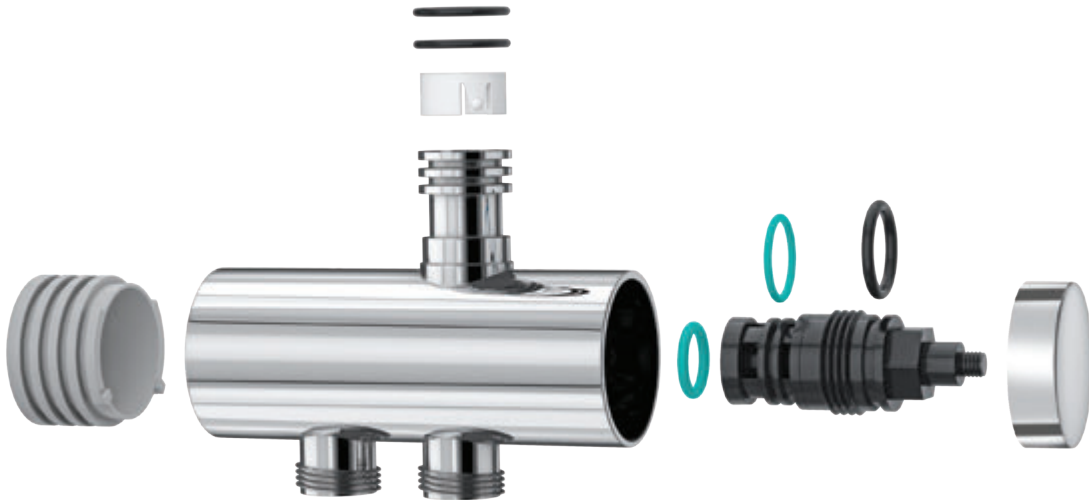

Comfortable PushMode

Kolay Kullanımlı PushMode

Longer Life Time

Uzun Ömürlü

Water Saving

Su Tasarrufu

High Flow

Yüksek Su Akışı