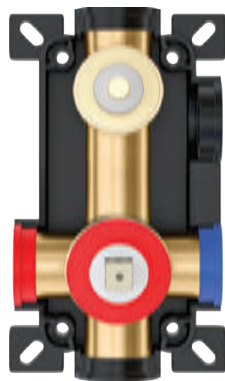

2 Way Noiseproof / Waterproof Easybox for Concealed Shower Mixer

2 Yön Yüksek Verimli Ankastr Duş Bataryası

Wide Water Canal
Daha Geniş Su Kanalı