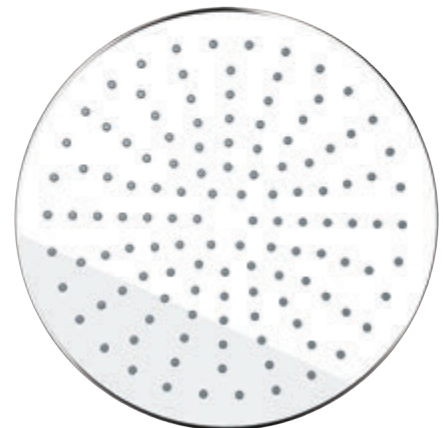

Ø140
LONGER

3Jet Function

The new wide chrome surface design gives you more it provides a bigger and more comfortable shower experience.

- SPRAY
- MASSAGE
- SPRAY & MASSAGE

Full Chrome Shower Head

FULL
CHROME