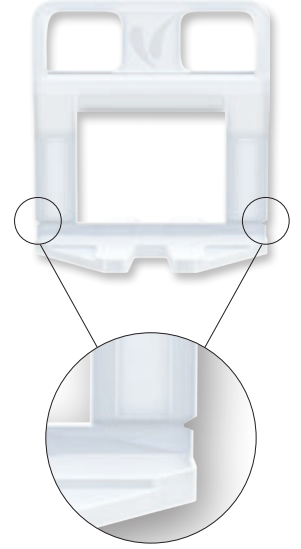

Clips have side cuts, which allow us to remove them easily. After the work is completed, you can remove the clips by kicking them from the side.