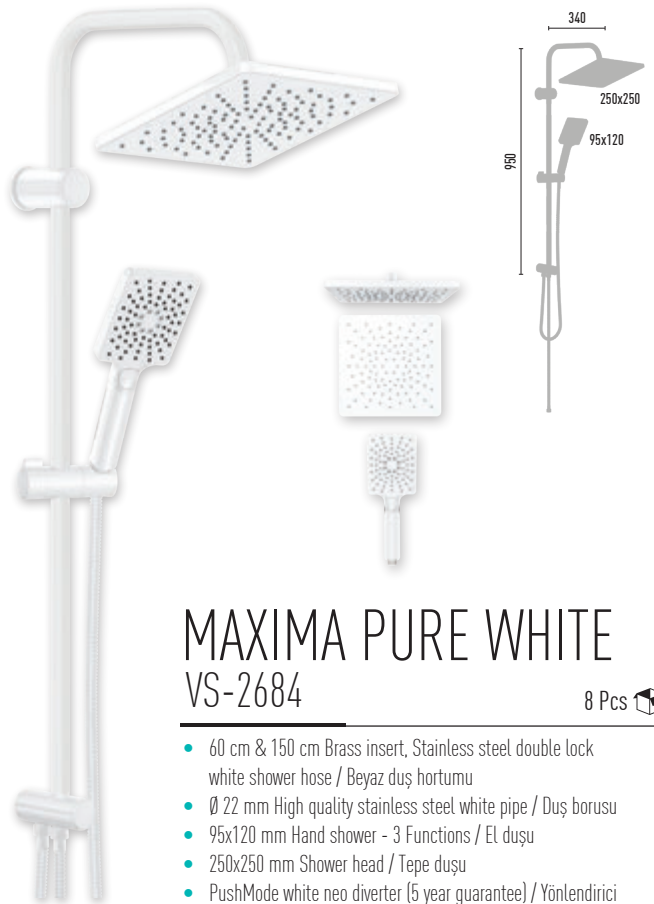

MAXIMA GOLD WHITE VS-2672

8 Pcs

- 60 cm & 150 cm Brass insert, Stainless steel double lock white shower hose / Beyaz duş hortumu
- Ø 22 mm High quality stainless steel white pipe / Duş borusu
- 95x120 mm Hand shower - 3 Functions / El duşu
- 250x250 mm Shower head / Tepe duşu
- PushMode white neo diverter (5 year guarantee) / Yönlendirici

RAINMAX PURE WHITE VS-2681

8 Pcs

- 60 cm & 150 cm Brass insert, Stainless steel double lock white shower hose / Beyaz duş hortumu
- Ø 22 mm High quality stainless steel white pipe / Duş borusu
- Ø 110 mm Hand shower - 3 Functions / El duşu
- Ø 250 mm Shower head / Tepe duşu
- PushMode white neo diverter (5 year guarantee) / Yönlendirici

MAXIMA PURE WHITE VS-2684

8 Pcs

- 60 cm & 150 cm Brass insert, Stainless steel double lock white shower hose / Beyaz duş hortumu
- Ø 22 mm High quality stainless steel white pipe / Duş borusu
- 95x120 mm Hand shower - 3 Functions / El duşu
- 250x250 mm Shower head / Tepe duşu
- PushMode white neo diverter (5 year guarantee) / Yönlendirici

300x200 mm
Shower Head

High Quality Shiny
Gold Finish

Yüksek Kalite
Parlak Gold Kaplama

ROYAL GOLD VS-2693

8 Pcs

- 60 cm & 150 cm Brass insert, Stainless steel double lock gold shower hose / Gold duş hortumu
- Ø 22 mm High quality stainless steel gold pipe / Duş borusu
- 95x120 mm Hand shower - 3 Functions / El duşu
- 300x200 mm Shower head / Tepe duşu
- PushMode gold neo diverter (5 year guarantee) / Yönlendirici