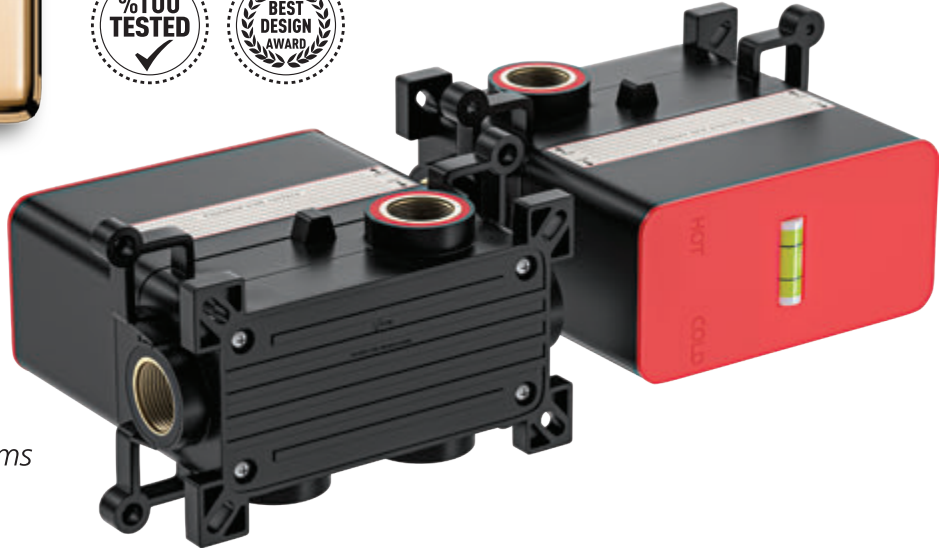

Shower Systems

Yüksek Verimli Ankastr Duş Bataryası

Noiseproof / Waterproof
Easybox