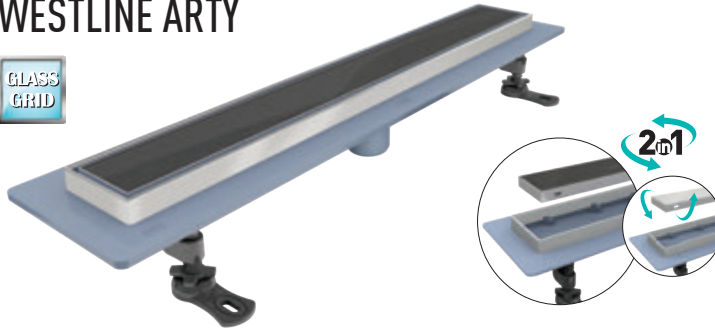

WESTLINE ARTY

GLASS
GRID