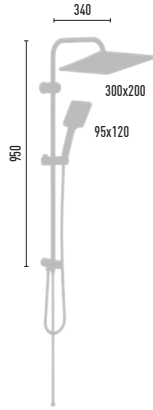

ROYAL GOLD VS-2693

8 Pcs

- 60 cm & 150 cm Brass insert, Stainless steel double lock gold shower hose / Gold duş hortumu
- Ø 22 mm High quality stainless steel gold pipe / Duş borusu
- 95x120 mm Hand shower - 3 Functions / El duşu
- 300x200 mm Shower head / Tepe duşu
- PushMode gold neo diverter (5 year guarantee) / Yönlendirici