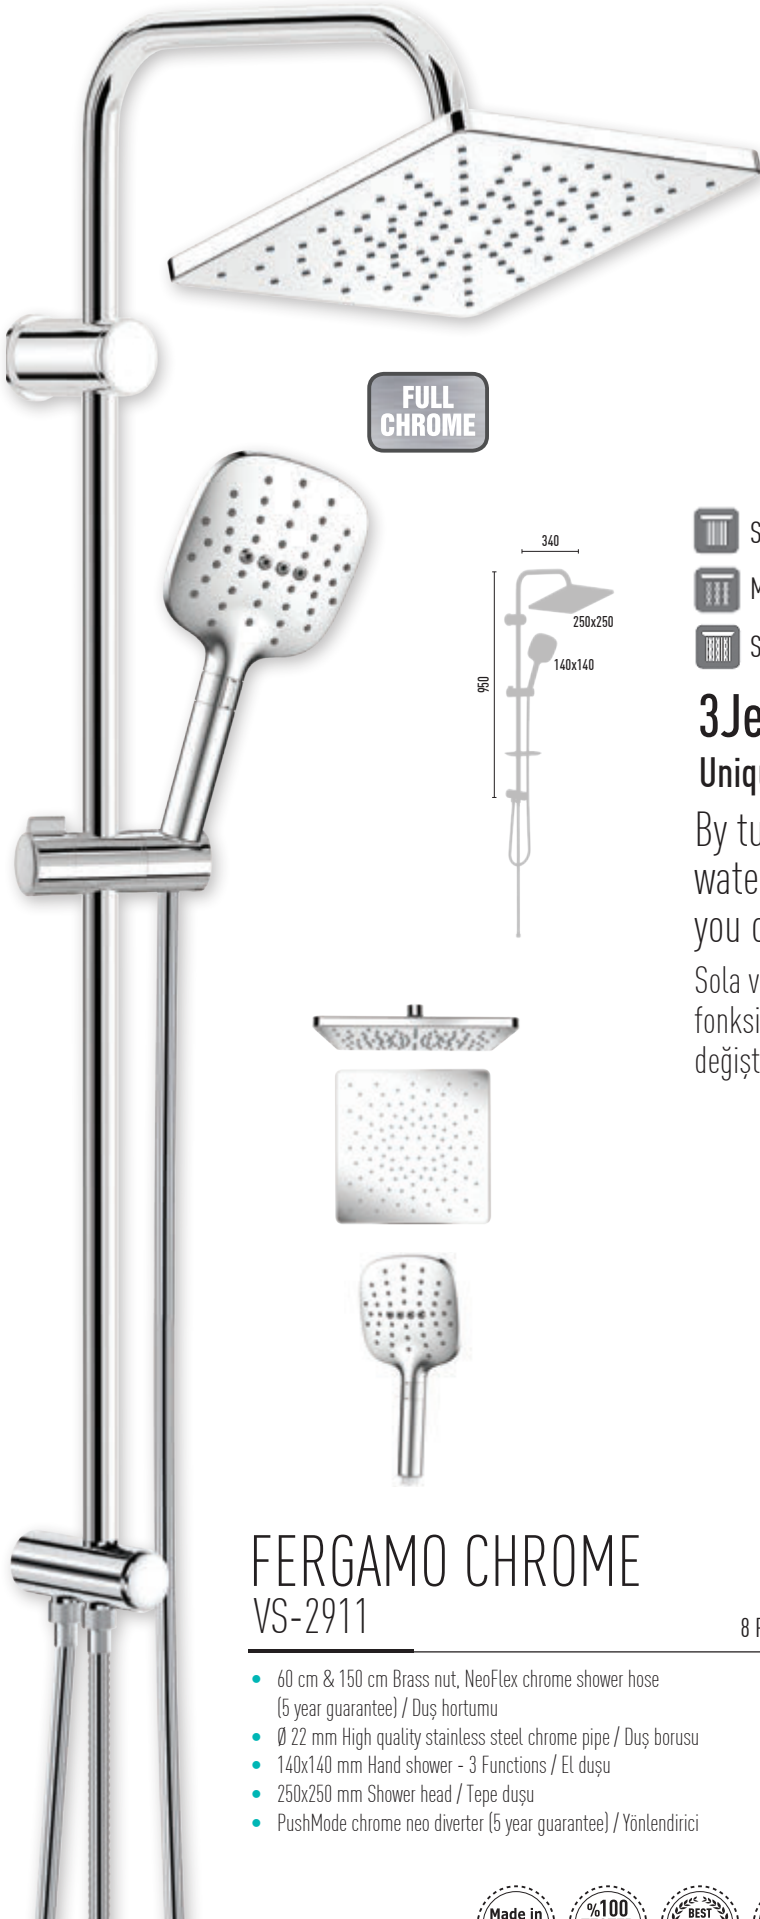

Full Chrome Patented Design GENİŞ EL DUŞU

FULL
CHROME