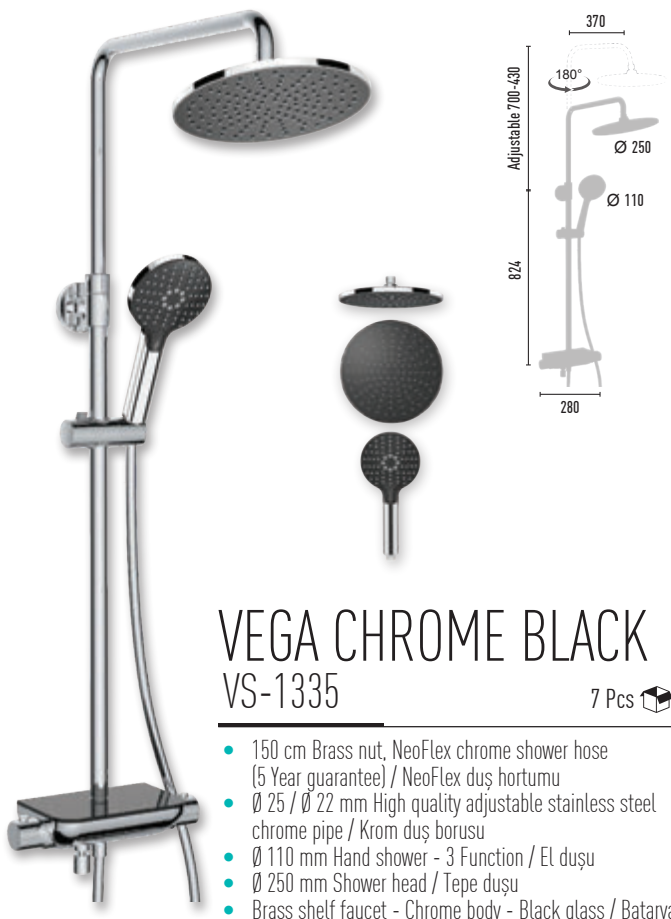

VEGA CHROME BLACK VS-1335

7 Pcs

- 150 cm Brass nut, NeoFlex chrome shower hose (5 Year guarantee) / NeoFlex duş hortumu
- Ø 25 / Ø 22 mm High quality adjustable stainless steel chrome pipe / Krom duş borusu
- Ø 110 mm Hand shower - 3 Function / El duşu
- Ø 250 mm Shower head / Tepe duşu
- Brass shelf faucet - Chrome body - Black glass / Batarya