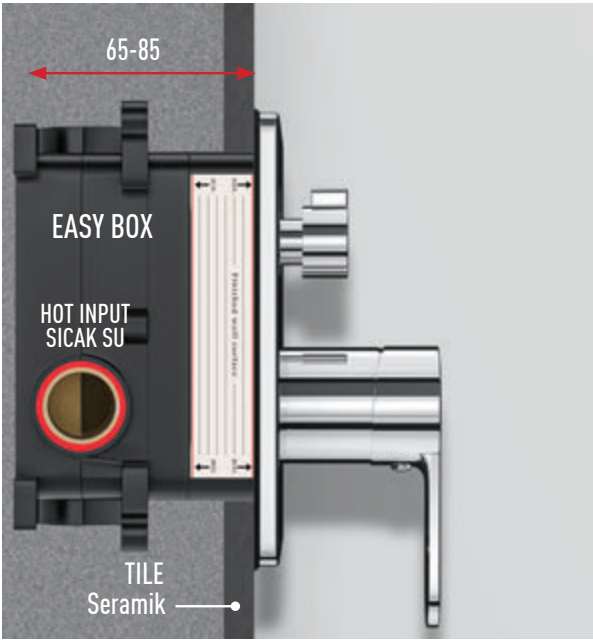

- Brass square shower mixer 3 way - Gold / Batarya
- 95x120 mm 3Jet Royal gold hand shower VS-9397 / El duşu & 300x200 mm Royal gold shower head VS-9979 / Tepe duşu
- 35 cm-Ø20 mm stainless steel gold shower arm Gold Duş borusu
- 150 cm Brass insert, Stainless steel double lock gold shower hose / Gold duş hortumu
- Brass round gold shower outlet elbow with hand shower holder / Yuvarlak askılı gold su çıkış dirseği
- Brass round gold spout / Yuvarlak piriç gold su çıkış ucu