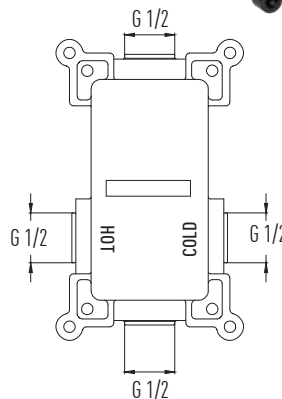

2 Way Noiseproof / Waterproof Easybox for Concealed Shower Mixer

2 Yön Yüksek Verimli Ankastr Duş Bataryası

Wide Water Canal
Daha Geniş Su Kanalı