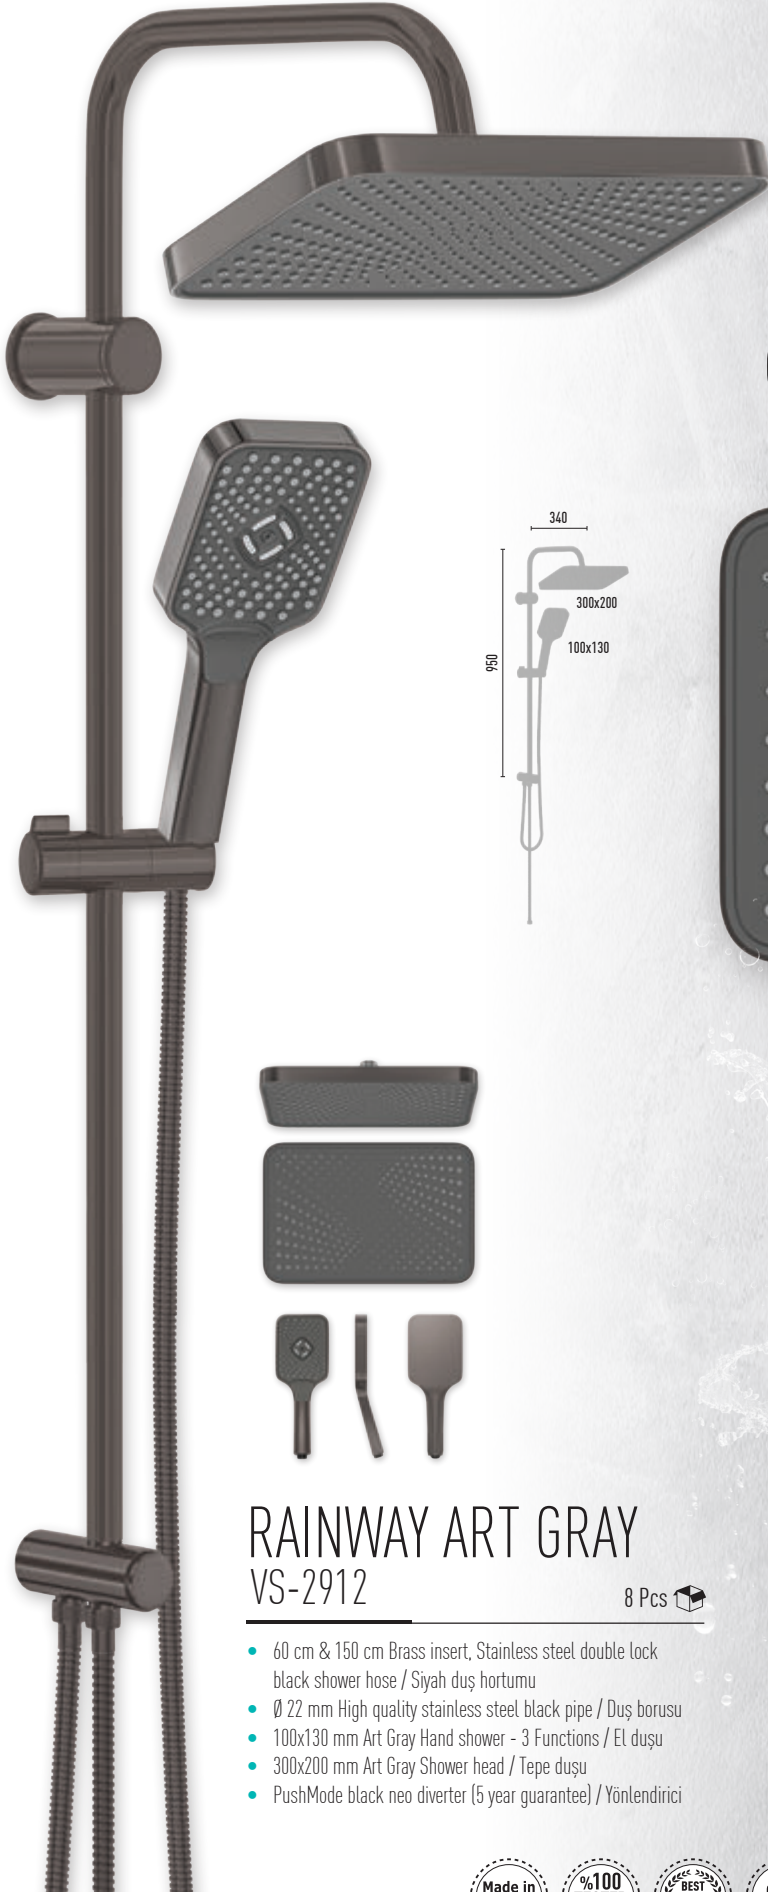

COLOR YOUR LIFE

300x200
CONCAVE FACEPLATE DESIGN
Geniş Tepe Duşu

RAINWAY ART GRAY VS-2912

8 Pcs

- 60 cm & 150 cm Brass insert, Stainless steel double lock black shower hose / Siyah duş hortumu
- Ø 22 mm High quality stainless steel black pipe / Duş borusu
- 100x130 mm Art Gray Hand shower - 3 Functions / El duşu
- 300x200 mm Art Gray Shower head / Tepe duşu
- PushMode black neo diverter (5 year guarantee) / Yönlendirici