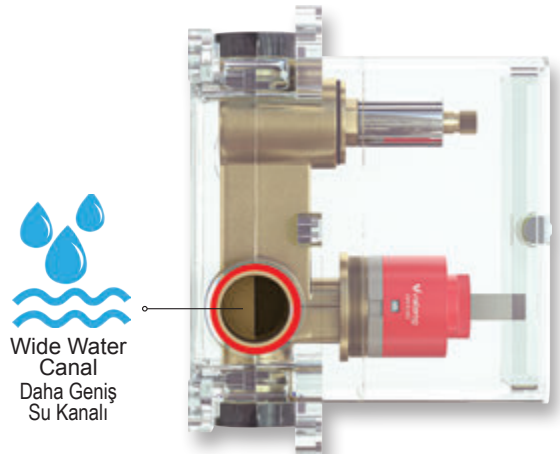

GOLD

CHROME

BLACK

GOLD

3 Way Noiseproof / Waterproof Easybox for Concealed Shower Mixer

3 Yön Yüksek Verimli Ankastr Düş Bataryası

MADE IN Türkiye

3 WAY SERIES