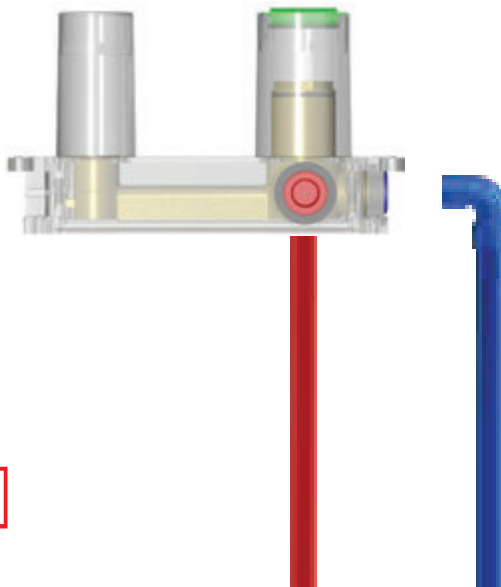

Basin Mixer / Lavabo Bataryası