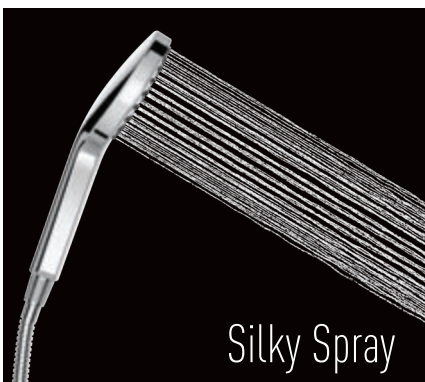

EasySwitch

TPE Nozzle

(Thermoplastic Elastomer Material)

Rub-Cleaning

Soft feeling & high resilience

SELECT BUTTON

Quick & Easy
Function Change

CHROME
FACE
DESIGN